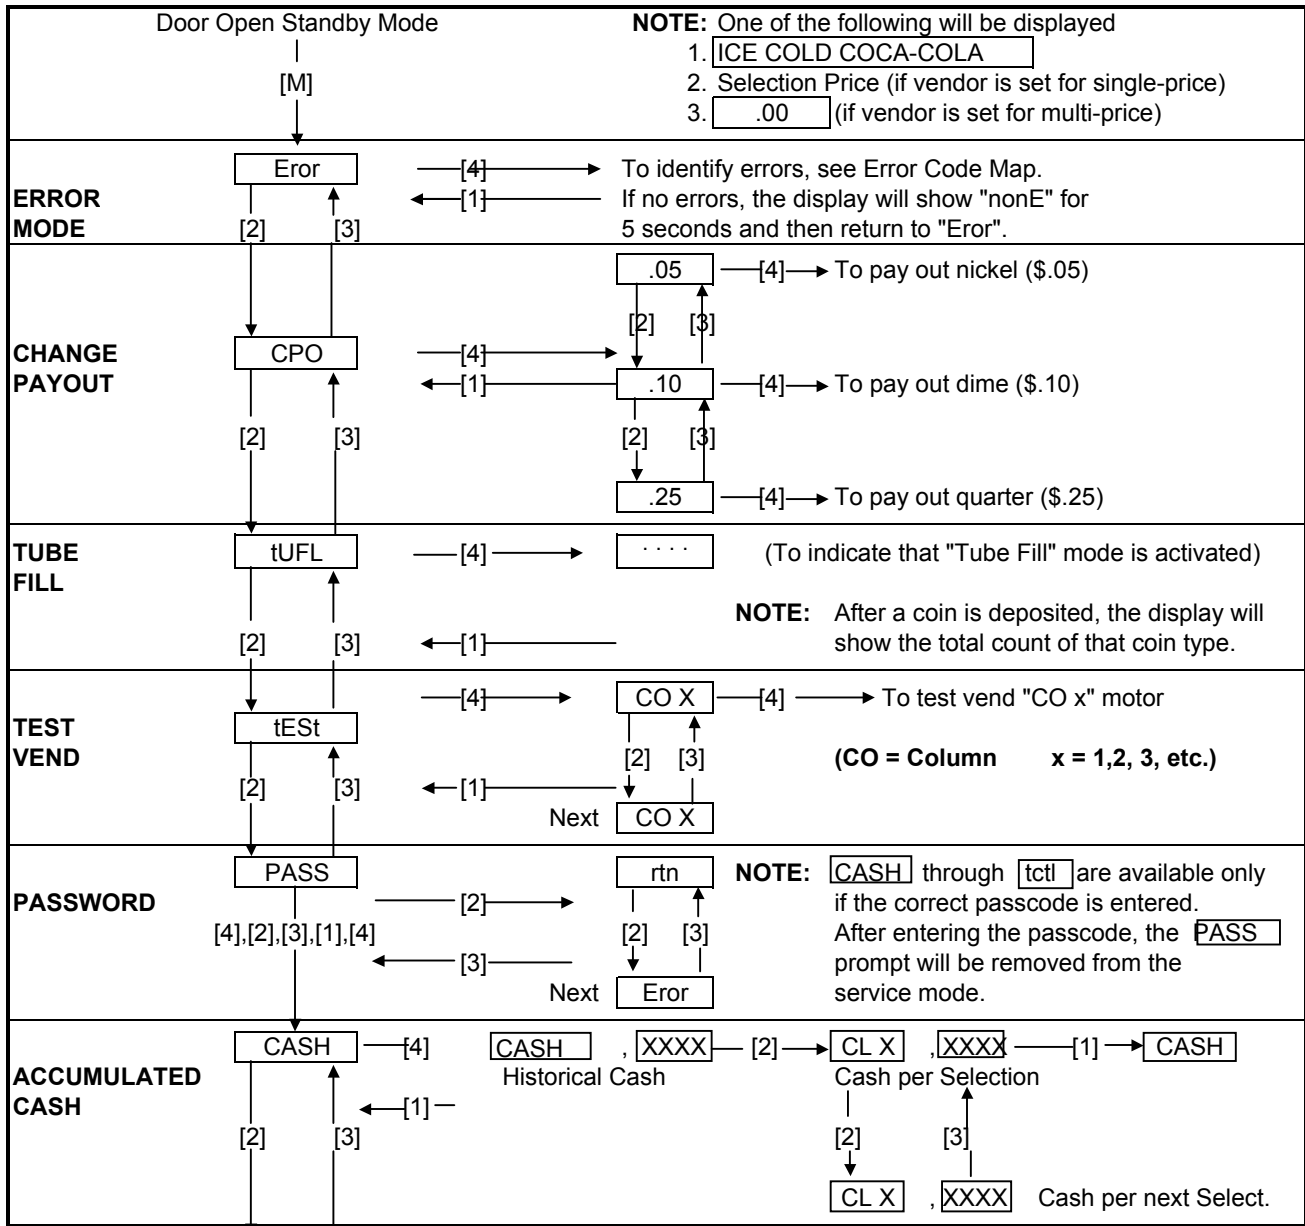

Coca-Cola - UniVendor-2, Vec5.2 Programming Mode (Models 511 & 601)

To enter service mode, open the outer door and inner door.

The **mode switch** will be indicated by: [M]
 The **selection buttons** will be indicated by: [1], [2], [3], Etc.
 The **reset button** will be indicated by: [R]

Selection Button #1 = Home (Exit, Cancel)
Selection Button #2 = Advance (Next, Increase)
Selection Button #3 = Back Up (Reverse, Previous, Decrease)
Selection Button #4 = Enter (Select, Save)

Coca-Cola - UniVendor-2, Vec5.2 Programming Mode (Models 511 & 601)