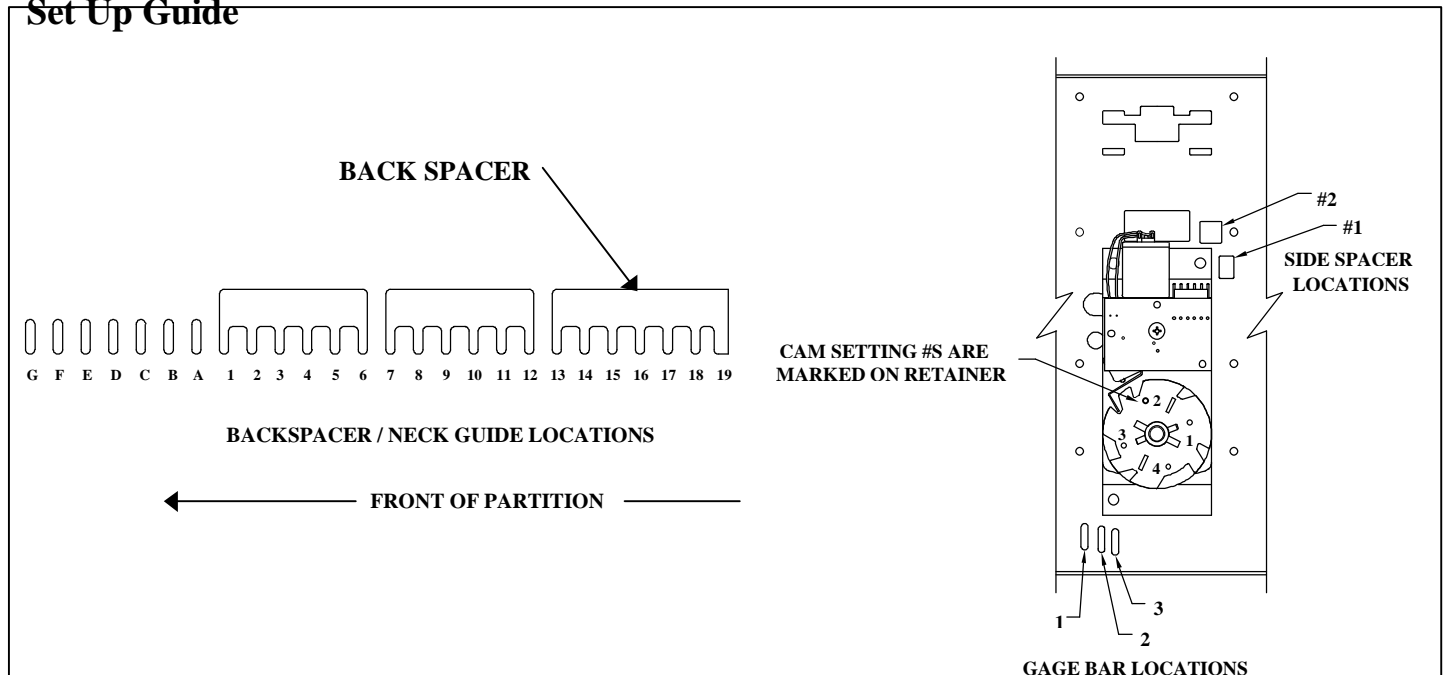

Size: 20oz / 591ml
10/01/98

Rev. A Date

Pkg. Description/Type: 20oz / 591ml MOUNTAIN DEW

Franchise: PEPSI

KIT# 1113228

Column Setup

Cam Setting	Back Spacer	Neck Guide Locations	Gage Bar Clip Location	Gage Bar Location	Side Spacer	Sold Out Flap	Sold Out Spacer
2	16	N/A	A/#1	#1	N/A	Long	N/A

Note: To properly vend product the V-Max must have the columns set up as illustrated.

Gage Bar Clip Location

Set Up Guide

FOR OTHER PRODUCT SET-UP GUIDES, CONTACT THE VENDO COMPANY.
TEL: (209)439-1770 FAX: (209) 439-2083.