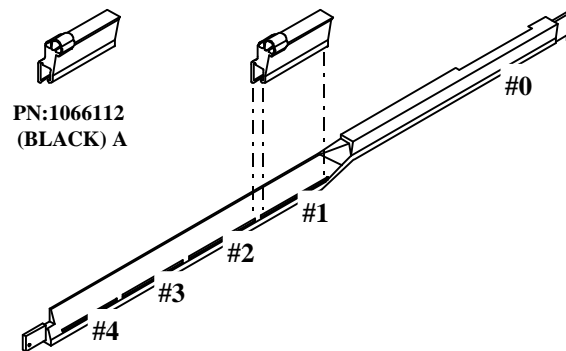

Size: 20oz / 591ml
10/01/98

Rev. A Date

Pkg. Description/Type: 20oz / 591ml MOUNTAIN DEW

Franchise: PEPSI

KIT# 1113228

Column Setup

Cam Setting	Back Spacer	Neck Guide Locations	Gage Bar Clip Location	Gage Bar Location	Side Spacer	Sold Out Flap	Sold Out Spacer
2	16	N/A	A/#1	#1	N/A	Long	N/A

Note: To properly vend product the V-Max must have the columns set up as illustrated.

Gage Bar Clip Location

Set Up Guide

FOR OTHER PRODUCT SET-UP GUIDES, CONTACT THE VENDO COMPANY.
TEL: (209)439-1770 FAX: (209) 439-2083.